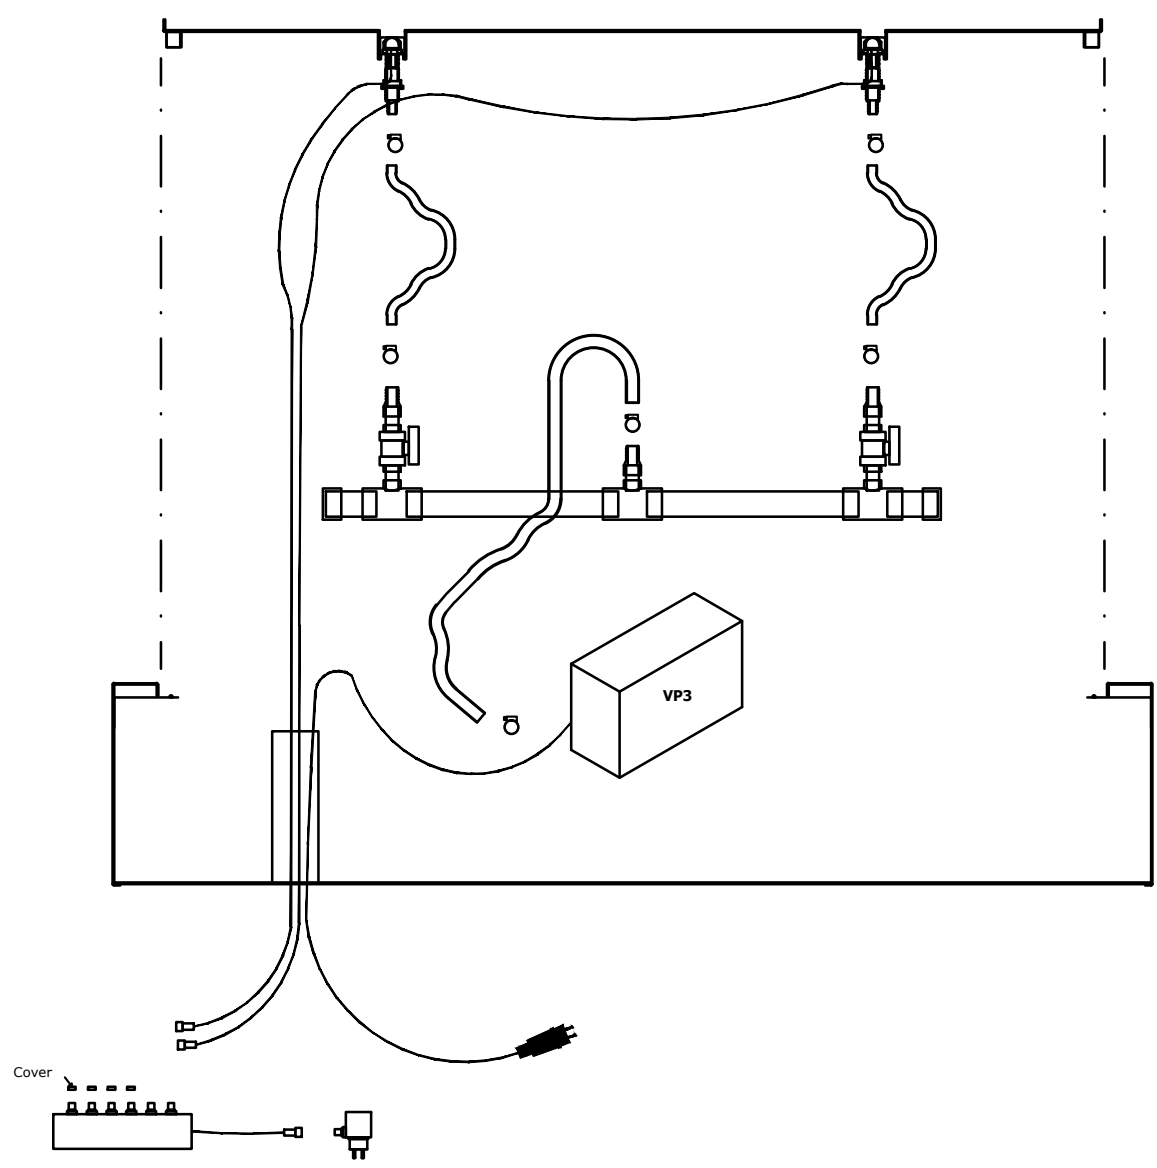

or { =1 item

Number	Description	Code
1	Water table 6000x1000x400	CB1/AB1
6	Spout with cable	Q1
6	Led lamp	Q1
6	Plug	Q1
2	6-way distributor	-
1	Pump 11000	VP4
18	Hose clamps	-
1	Y-pieces	-
9	Hose	-
9	PVC pipe 50	-
14	PVC pipe 25	-
8	PVC T-Piece 50x25x50	-
6	PVC Ball valve 25	-
8	PVC Hose connector 25x28x25	-
2	PVC End pipe 50	-

=1 item

Number	Description	Code
1	Water table 4000x1000x400	CB3/AB3
4	Spout with cable	Q1
4	Led lamp	Q1
4	Plug	Q1
1	6-way distributor	-
1	Pump 5000	VP3
14	Hose clamps	-
1	Y-pieces	-
7	Hose	-
7	PVC pipe 50	-
10	PVC pipe 25	-
6	PVC T-Piece 50x25x50	-
4	PVC Ball valve 25	-
6	PVC Hose connector 25x28x25	-
2	PVC End pipe 50	-

} =1 item

Number	Description	Code
1	Water table 3000x1000x400	CB4/AB4
3	Spout with cable	Q1
3	Led lamp	Q1
3	Plug	Q1
1	6-way distributor	-
1	Pump 5000	VP3
12	Hose clamps	-
1	Y-pieces	-
6	Hose	-
6	PVC pipe 50	-
8	PVC pipe 25	-
5	PVC T-Piece 50x25x50	-
3	PVC Ball valve 25	-
5	PVC Hose connector 25x28x25	-
2	PVC End pipe 50	-

} =1 item

Number	Description	Code
1	Water table 2000x1000x400	CB5/AB5
2	Spout with cable	Q1
2	Led lamp	Q1
2	Plug	Q1
1	6-way distributor	-
1	Pump 5000	VP3
6	Hose clamps	-
1	Y-pieces	-
3	Hose	-
4	PVC pipe 50	-
5	PVC pipe 25	-
3	PVC T-Piece 50x25x50	-
2	PVC Ball valve 25	-
6	PVC Hose connector 25x28x25	-
2	PVC End pipe 50	-