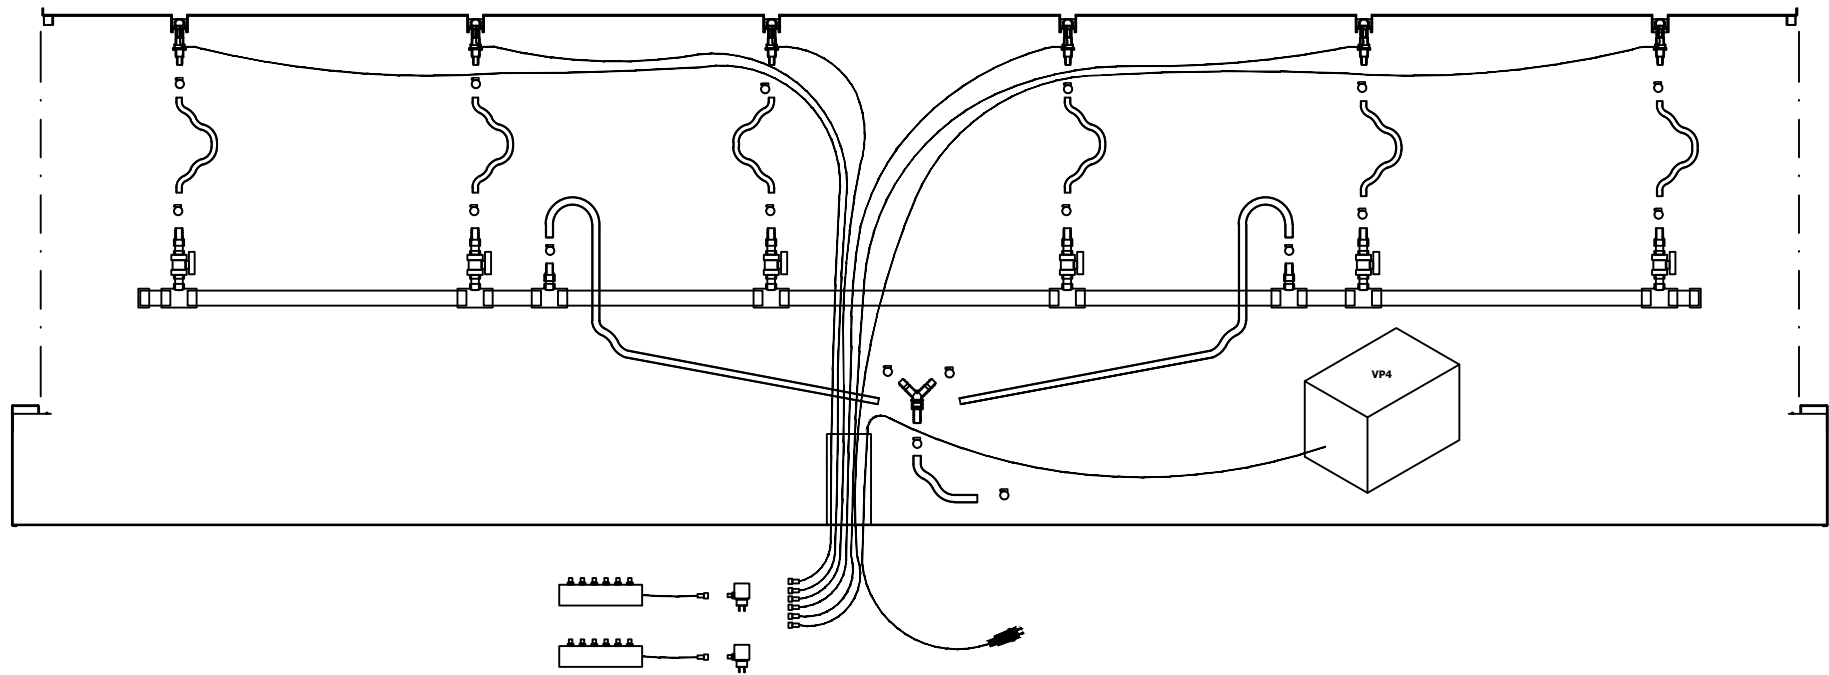

Number	Description	Code
1	Water table 800x800x400	CB13/AB13
1	Water table 1000x1000x400	CB12/AB12
1	Water table 1200x1200x400	CB11/AB11
1	Pump 1500	VP1
1	Spout with cable	Q1
1	Plug	Q1
1	Hose connector	Q1
4	Hose clamps	-
2	Hose	-
1	Ball Valve	-

or { =1 item

Number	Description	Code
1	Water table 6000x1000x400	CB1/AB1
6	Spout with cable	Q1
6	Led lamp	Q1
6	Plug	Q1
2	6-way distributor	-
1	Pump 11000	VP4
18	Hose clamps	-
1	Y-pieces	-
9	Hose	-
9	PVC pipe 50	-
14	PVC pipe 25	-
8	PVC T-Piece 50x25x50	-
6	PVC Ball valve 25	-
8	PVC Hose connector 25x28x25	-
2	PVC End pipe 50	-

=1 item

Number	Description	Code
1	Water table 4000x1000x400	CB3/AB3
4	Spout with cable	Q1
4	Led lamp	Q1
4	Plug	Q1
1	6-way distributor	-
1	Pump 5000	VP3
14	Hose clamps	-
1	Y-pieces	-
7	Hose	-
7	PVC pipe 50	-
10	PVC pipe 25	-
6	PVC T-Piece 50x25x50	-
4	PVC Ball valve 25	-
6	PVC Hose connector 25x28x25	-
2	PVC End pipe 50	-

} =1 item

Number	Description	Code
1	Water table 3000x1000x400	CB4/AB4
3	Spout with cable	Q1
3	Led lamp	Q1
3	Plug	Q1
1	6-way distributor	-
1	Pump 5000	VP3
12	Hose clamps	-
1	Y-pieces	-
6	Hose	-
6	PVC pipe 50	-
8	PVC pipe 25	-
5	PVC T-Piece 50x25x50	-
3	PVC Ball valve 25	-
5	PVC Hose connector 25x28x25	-
2	PVC End pipe 50	-