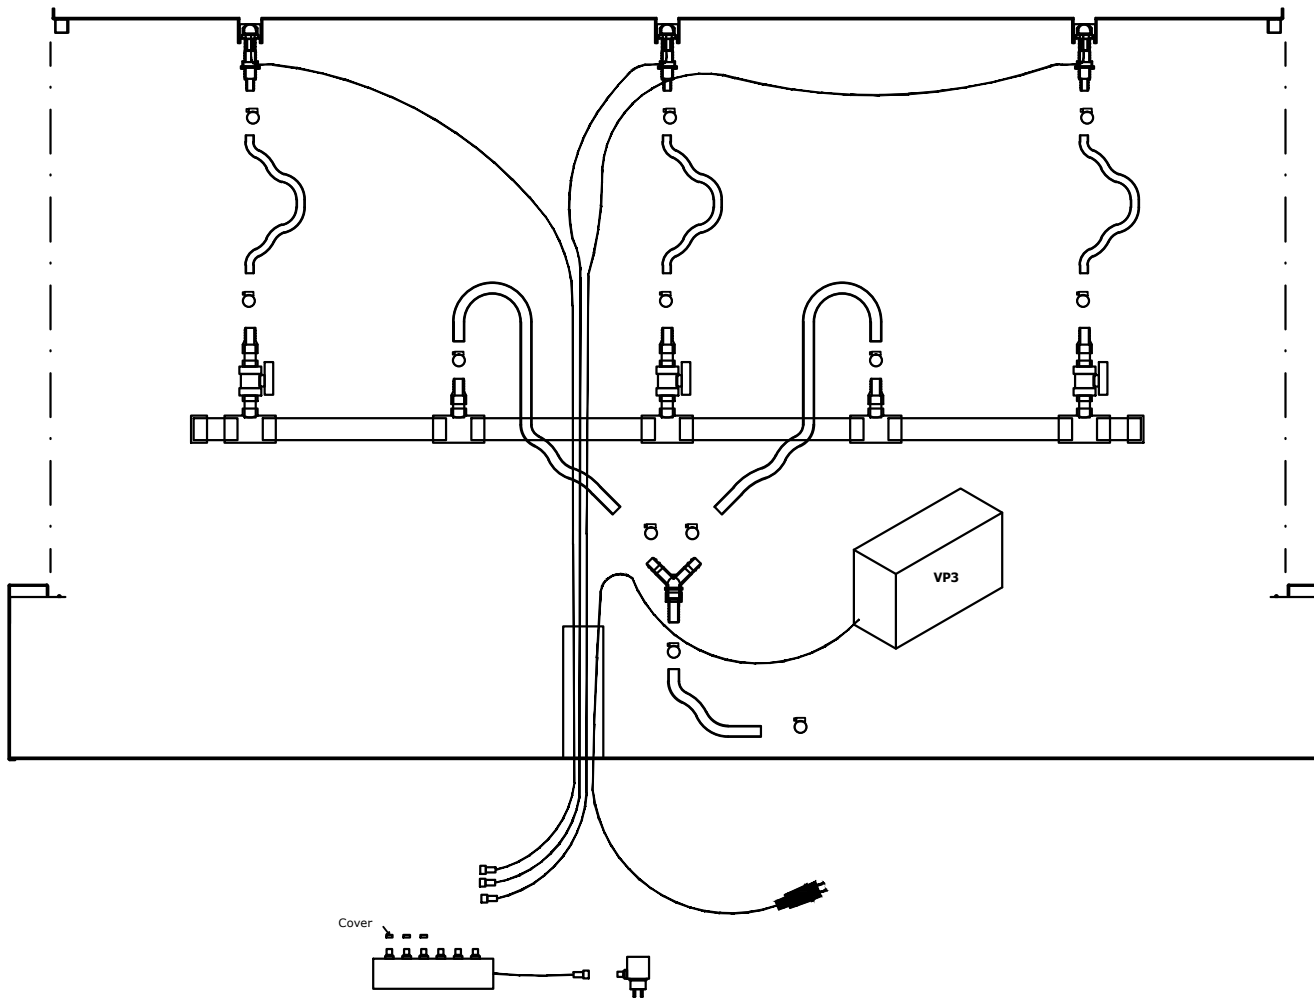

or { =1 item

Number	Description	Code
1	Water table 6000x1000x400	CB1/AB1
6	Spout with cable	Q1
6	Led lamp	Q1
6	Plug	Q1
2	6-way distributor	-
1	Pump 11000	VP4
18	Hose clamps	-
1	Y-pieces	-
9	Hose	-
9	PVC pipe 50	-
14	PVC pipe 25	-
8	PVC T-Piece 50x25x50	-
6	PVC Ball valve 25	-
8	PVC Hose connector 25x28x25	-
2	PVC End pipe 50	-

=1 item

Number	Description	Code
1	Water table 4000x1000x400	CB3/AB3
4	Spout with cable	Q1
4	Led lamp	Q1
4	Plug	Q1
1	6-way distributor	-
1	Pump 5000	VP3
14	Hose clamps	-
1	Y-pieces	-
7	Hose	-
7	PVC pipe 50	-
10	PVC pipe 25	-
6	PVC T-Piece 50x25x50	-
4	PVC Ball valve 25	-
6	PVC Hose connector 25x28x25	-
2	PVC End pipe 50	-

} =1 item

Number	Description	Code
1	Water table 3000x1000x400	CB4/AB4
3	Spout with cable	Q1
3	Led lamp	Q1
3	Plug	Q1
1	6-way distributor	-
1	Pump 5000	VP3
12	Hose clamps	-
1	Y-pieces	-
6	Hose	-
6	PVC pipe 50	-
8	PVC pipe 25	-
5	PVC T-Piece 50x25x50	-
3	PVC Ball valve 25	-
5	PVC Hose connector 25x28x25	-
2	PVC End pipe 50	-

} =1 item

Number	Description	Code
1	Water table 2000x1000x400	CB5/AB5
2	Spout with cable	Q1
2	Led lamp	Q1
2	Plug	Q1
1	6-way distributor	-
1	Pump 5000	VP3
6	Hose clamps	-
1	Y-pieces	-
3	Hose	-
4	PVC pipe 50	-
5	PVC pipe 25	-
3	PVC T-Piece 50x25x50	-
2	PVC Ball valve 25	-
6	PVC Hose connector 25x28x25	-
2	PVC End pipe 50	-