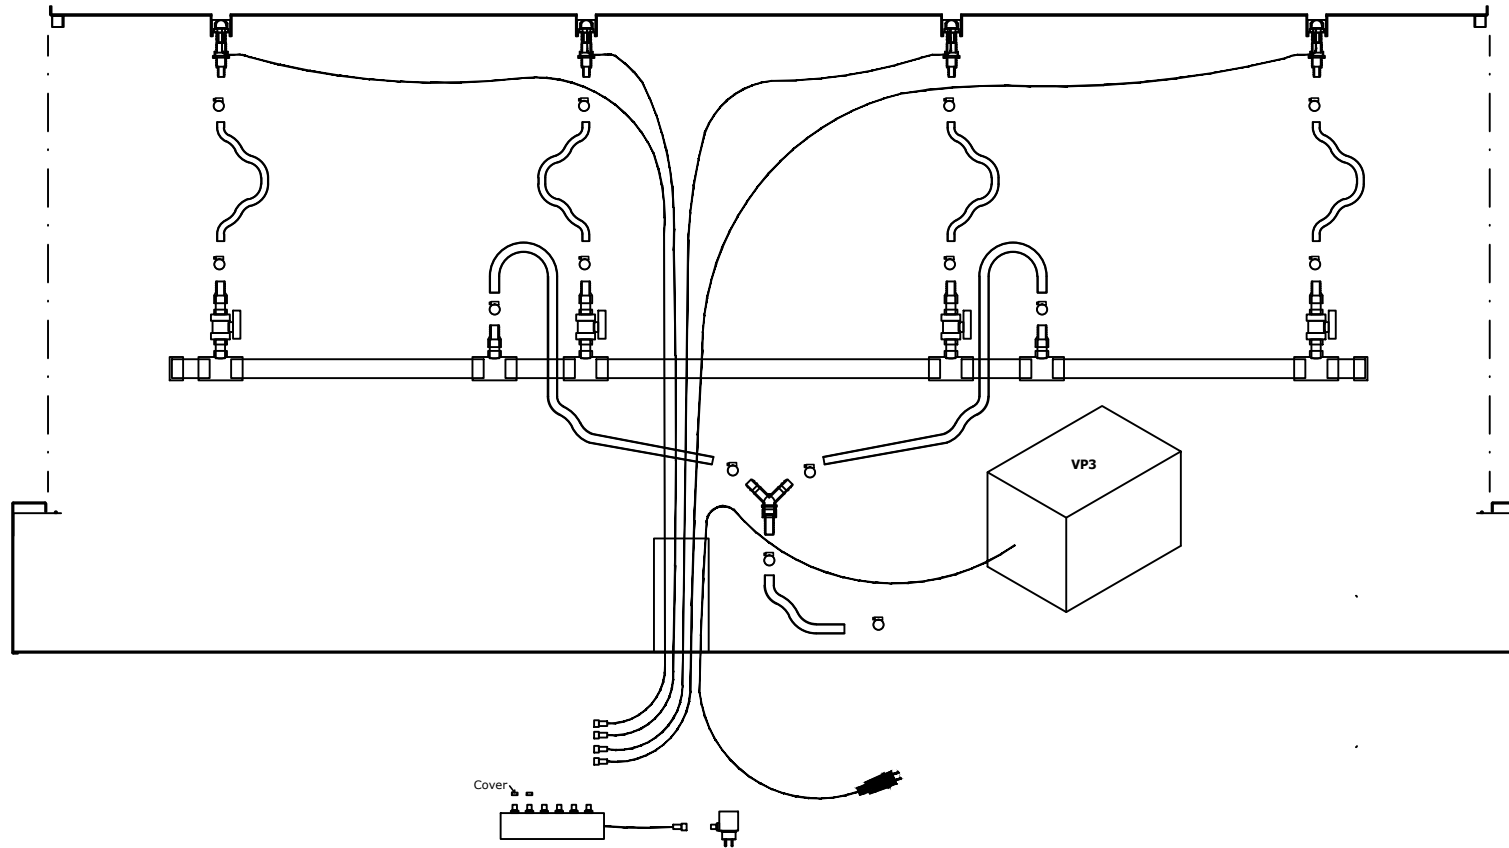

Number	Description	Code
1	Water table 800x800x400	CB13/AB13
1	Water table 1000x1000x400	CB12/AB12
1	Water table 1200x1200x400	CB11/AB11
1	Pump 1500	VP1
1	Spout with cable	Q1
1	Plug	Q1
1	Hose connector	Q1
4	Hose clamps	-
2	Hose	-
1	Ball Valve	-

or { =1 item

Number	Description	Code
1	Water table 6000x1000x400	CB1/AB1
6	Spout with cable	Q1
6	Led lamp	Q1
6	Plug	Q1
2	6-way distributor	-
1	Pump 11000	VP4
18	Hose clamps	-
1	Y-pieces	-
9	Hose	-
9	PVC pipe 50	-
14	PVC pipe 25	-
8	PVC T-Piece 50x25x50	-
6	PVC Ball valve 25	-
8	PVC Hose connector 25x28x25	-
2	PVC End pipe 50	-

=1 item

Number	Description	Code
1	Water table 4000x1000x400	CB3/AB3
4	Spout with cable	Q1
4	Led lamp	Q1
4	Plug	Q1
1	6-way distributor	-
1	Pump 5000	VP3
14	Hose clamps	-
1	Y-pieces	-
7	Hose	-
7	PVC pipe 50	-
10	PVC pipe 25	-
6	PVC T-Piece 50x25x50	-
4	PVC Ball valve 25	-
6	PVC Hose connector 25x28x25	-
2	PVC End pipe 50	-

} =1 item

Number	Description	Code
1	Water table 3000x1000x400	CB4/AB4
3	Spout with cable	Q1
3	Led lamp	Q1
3	Plug	Q1
1	6-way distributor	-
1	Pump 5000	VP3
12	Hose clamps	-
1	Y-pieces	-
6	Hose	-
6	PVC pipe 50	-
8	PVC pipe 25	-
5	PVC T-Piece 50x25x50	-
3	PVC Ball valve 25	-
5	PVC Hose connector 25x28x25	-
2	PVC End pipe 50	-